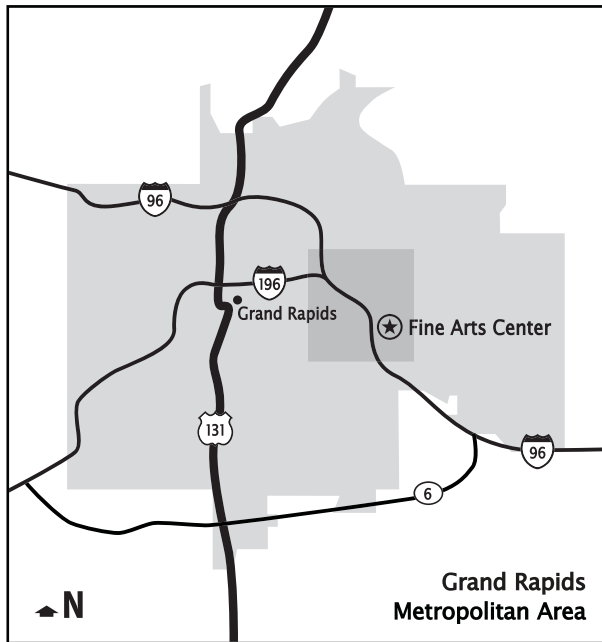

Map/Directions

From the North

- 1 Take US-131 S toward Grand Rapids.
- 2 Merge onto I-96 E via exit 89A toward Lansing.
- 3 Take the Cascade Road East exit - exit 40B.
- 4 Merge onto Cascade Road.
- 5 Drive .59 miles.
- 6 Turn left onto Forest Hills Avenue.
- 7 Drive .34 miles.
- 8 The Fine Arts Center will be on your right.

From the South

- 1 Take US-131 N toward Grand Rapids.
- 2 Merge onto Route 6 East to Lansing - exit 77.
- 3 Merge onto I-96 W towards Grand Rapids/ Muskegon - exit 46.
- 4 Take the Cascade Road East exit - exit 40B.
- 5 Merge onto Cascade Road.
- 6 Drive .59 miles.
- 7 Turn left onto Forest Hills Avenue.
- 8 Drive .34 miles.
- 9 The Fine Arts Center will be on your right.

From the East

- 1 Take I-96 W toward Grand Rapids.
- 2 Take the Cascade Road East exit - exit 40B.
- 3 Merge onto Cascade Road.
- 4 Drive .59 miles.
- 5 Turn left onto Forest Hills Avenue.
- 6 Drive .34 miles.
- 7 The Fine Arts Center will be on your right.

From the West

- 1 Take I-96 E toward Grand Rapids.
- 2 Take the Cascade Road East exit - exit 40B.
- 3 Merge onto Cascade Road.
- 4 Drive .59 miles.
- 5 Turn left onto Forest Hills Avenue.
- 6 Drive .34 miles.
- 7 The Fine Arts Center will be on your right.