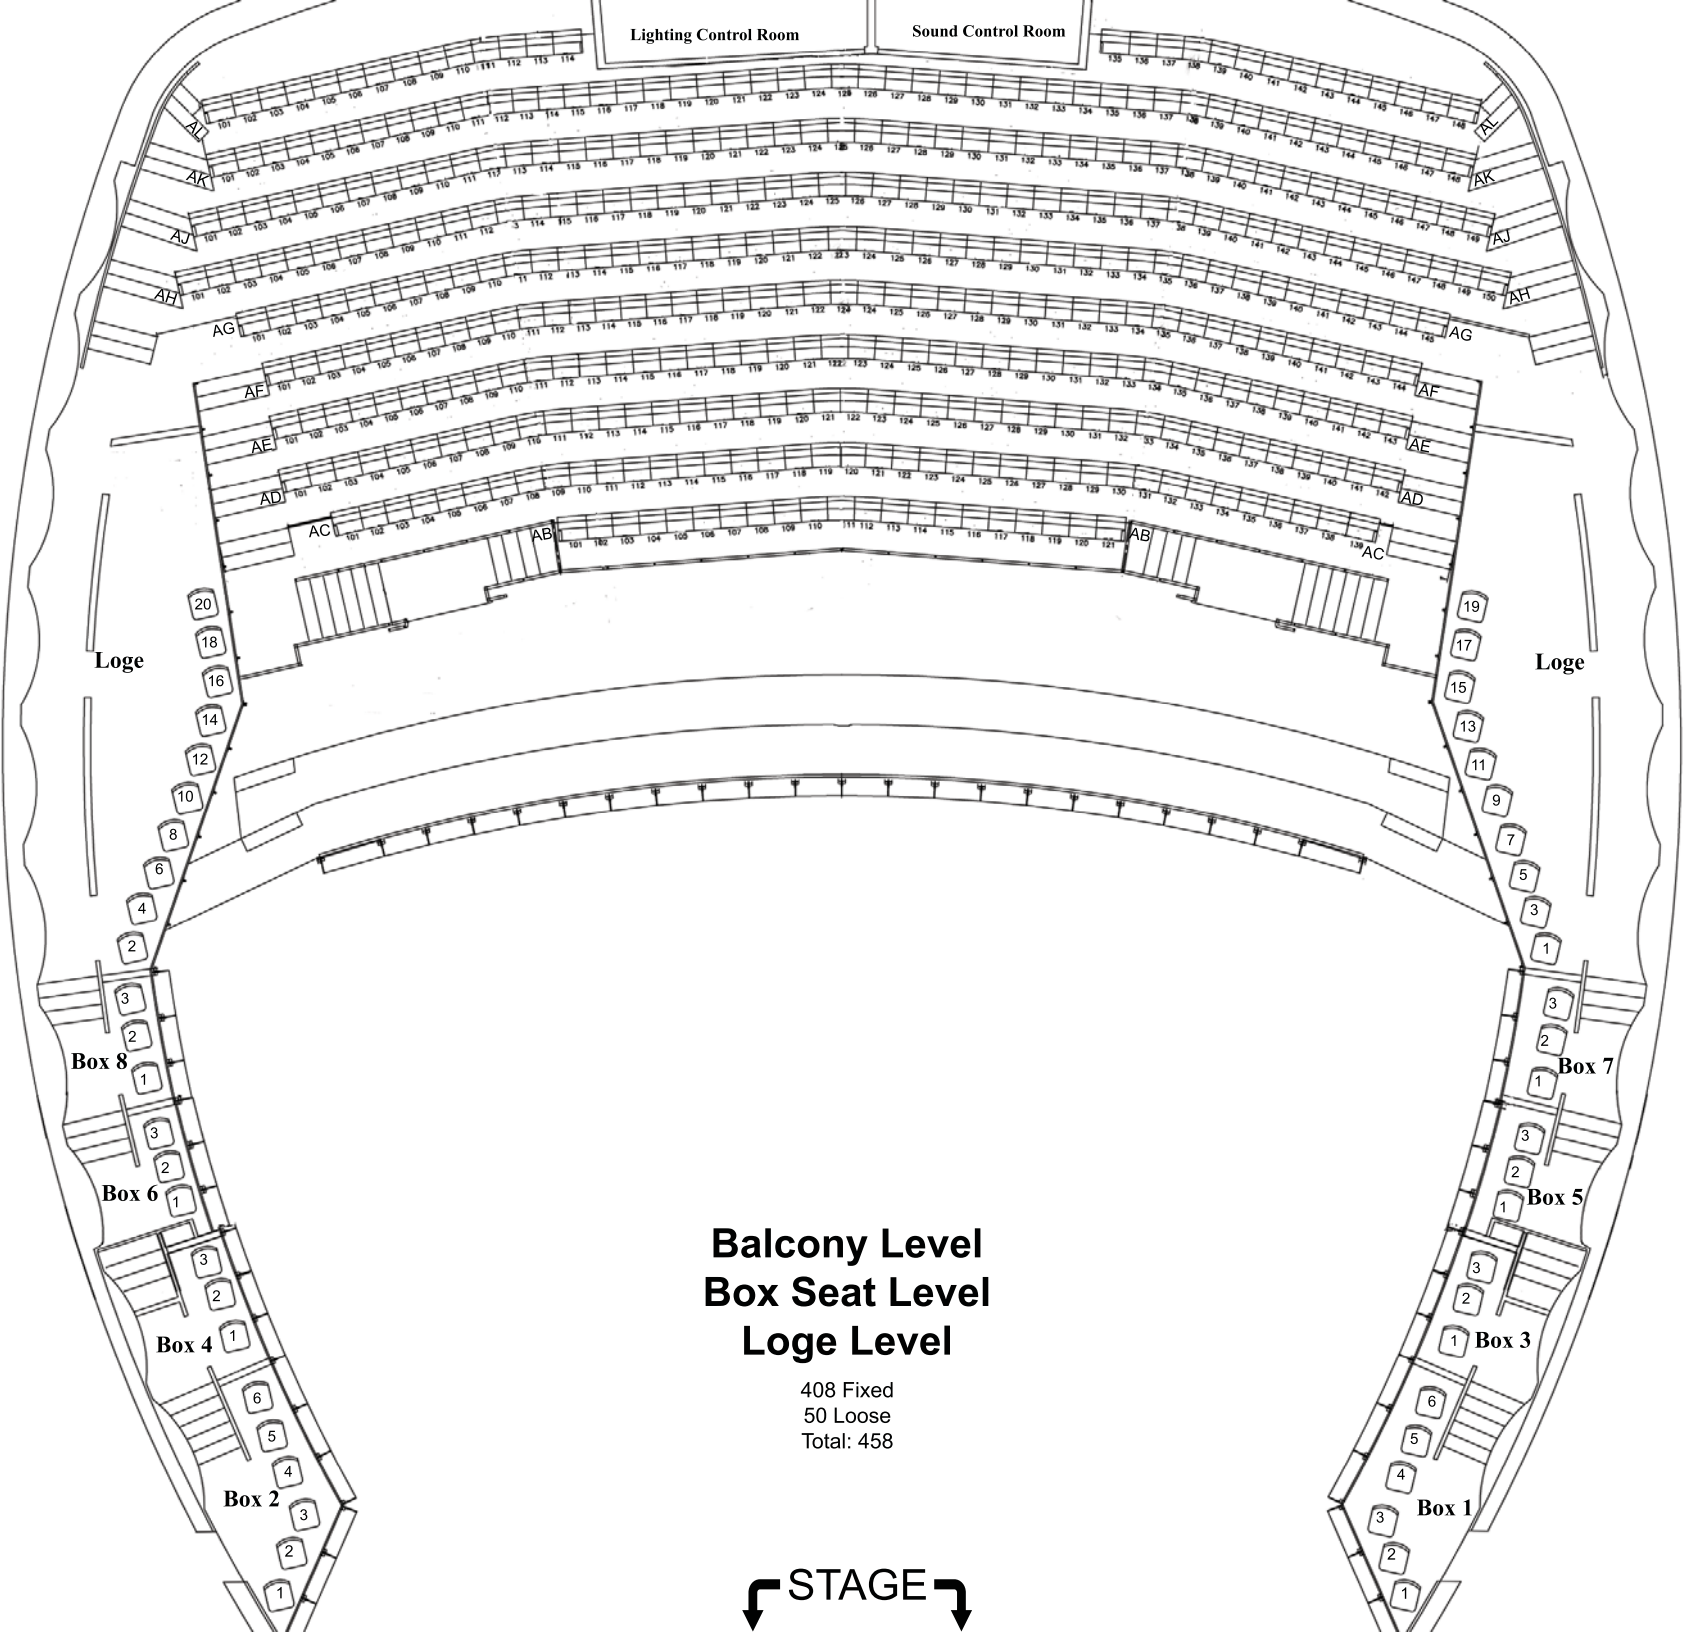

Lighting Control Room

Sound Control Room

**Balcony Level**  
**Box Seat Level**  
**Loge Level**

408 Fixed  
50 Loose  
Total: 458

↕ STAGE ↕