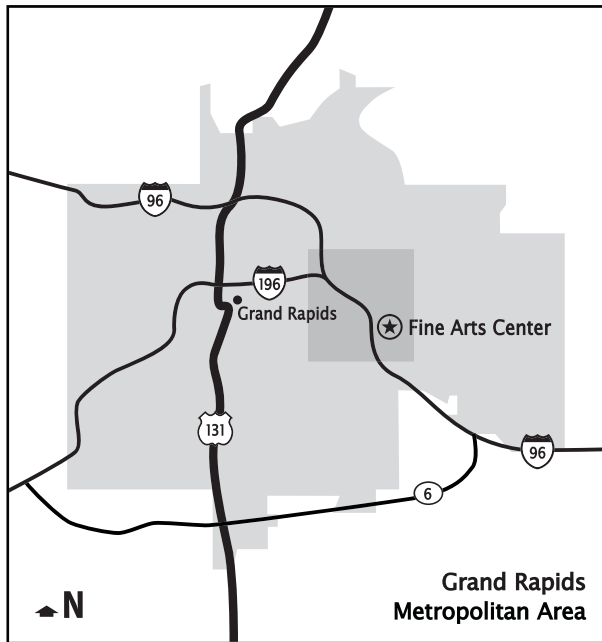

# Map/Directions

## From the North

- 1 Take US-131 S toward Grand Rapids.
- 2 Merge onto I-96 E via exit 89A toward Lansing.
- 3 Take the Cascade Road East exit - exit 40B.
- 4 Merge onto Cascade Road.
- 5 Drive .59 miles.
- 6 Turn left onto Forest Hills Avenue.
- 7 Drive .34 miles.
- 8 The Fine Arts Center will be on your right.

## From the South

- 1 Take US-131 N toward Grand Rapids.
- 2 Merge onto Route 6 East to Lansing - exit 77.
- 3 Merge onto I-96 W towards Grand Rapids/ Muskegon - exit 46.
- 4 Take the Cascade Road East exit - exit 40B.
- 5 Merge onto Cascade Road.
- 6 Drive .59 miles.
- 7 Turn left onto Forest Hills Avenue.
- 8 Drive .34 miles.
- 9 The Fine Arts Center will be on your right.

## From the East

- 1 Take I-96 W toward Grand Rapids.
- 2 Take the Cascade Road East exit - exit 40B.
- 3 Merge onto Cascade Road.
- 4 Drive .59 miles.
- 5 Turn left onto Forest Hills Avenue.
- 6 Drive .34 miles.
- 7 The Fine Arts Center will be on your right.